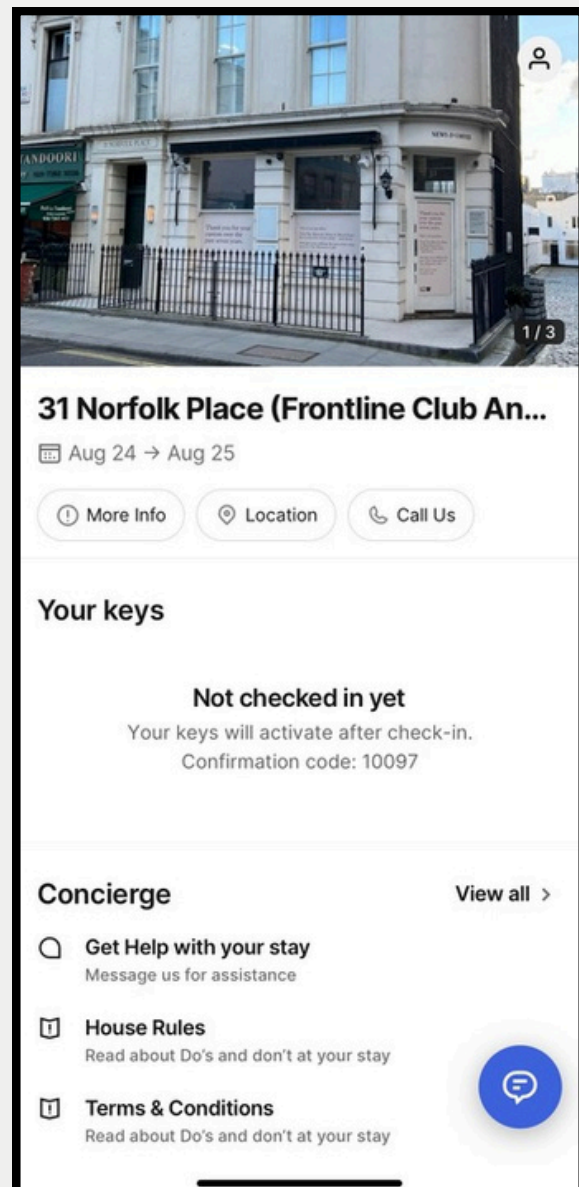

# Using Goki for the first time (Cont.)

6

The app will find your reservation and you will see a message stating that the keys will activate after check in.

7

At 2pm your virtual keys will be generated along with a unique 4 digit door entry code

Your room number and access

Your key for the main Annex door at 31 Norfolk Place

8

If you have any issues outside of normal office hours, please message us using the blue message button at the bottom right hand corner of the Goki app.