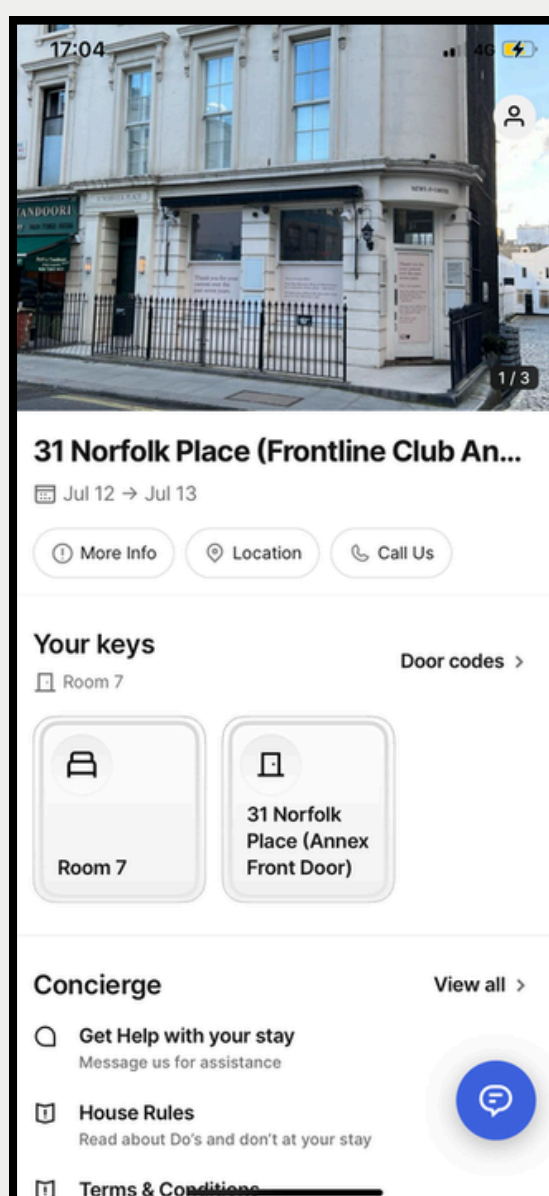

# Using Goki for the first time (Cont.)

6

The app will find your reservation and you will see a message stating that the keys will activate after check in.

7

At 2pm your virtual keys will be generated along with a unique 4 digit door entry code

Your room number and access

Your key for the main Annex door at 31 Norfolk Place

8

If you have any issues outside of normal office hours, please message us using the blue message button at the bottom right hand corner of the Goki app.