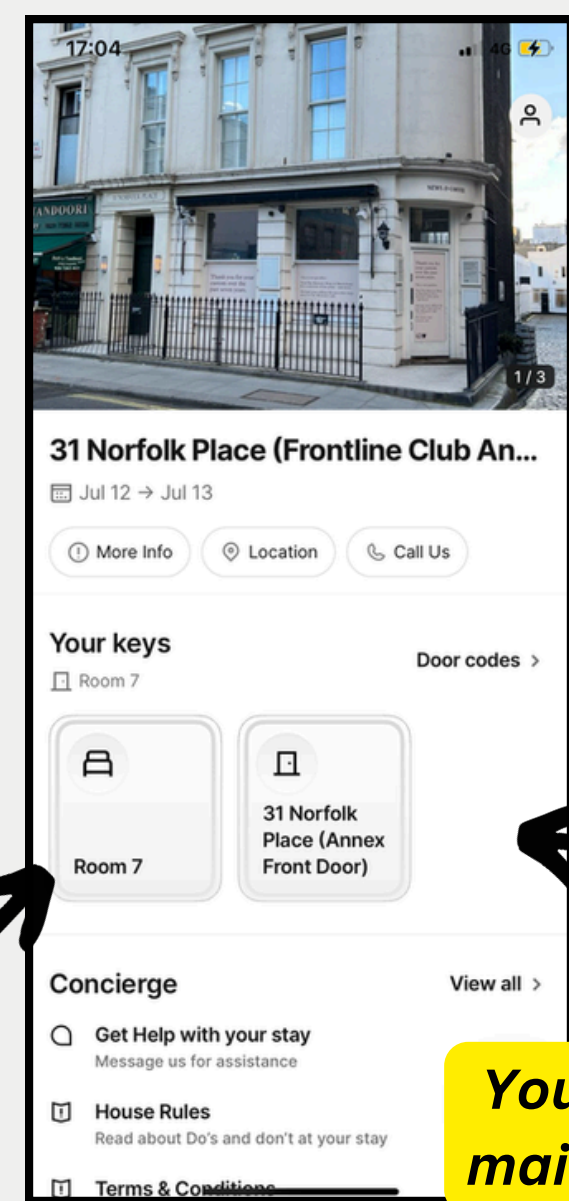

# Using Goki for the first time (Cont.)

6

The app will find your reservation and you will see a message stating that the keys will activate after check in.

7

At 2pm your virtual keys will be generated along with a unique 4 digit door entry code

Your room number and access

Your key for the main Annex door at 31 Norfolk Place

8

If you have any issues outside of normal office hours, please message us using the blue message button at the bottom right hand corner of the Goki app.